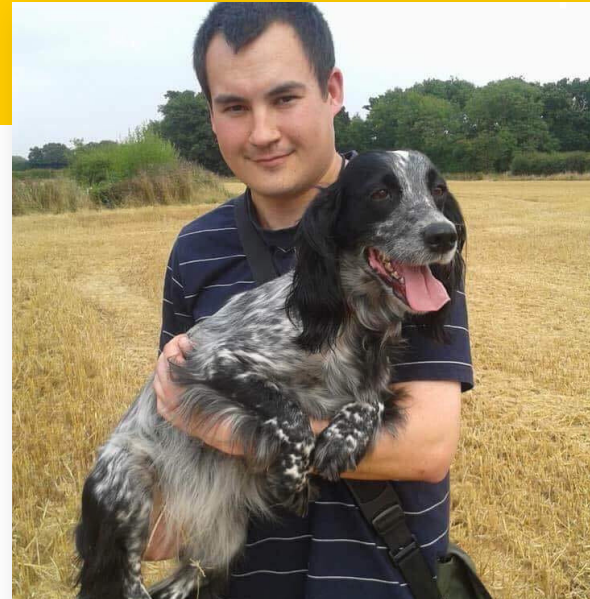

MISSING
HAVE YOU SEEN

Christopher Fisher

Chris was last seen near Pluckley

This is Chris and Molly.

They have been missing from Headcorn since last week.

Chris is autistic and his family and friends are really worried about him and want to see him return home safety.

He was last seen near Deering Woods, Pluckley wearing dark Blue Jeans and either a blue rain coat or a blue hooded top.

If you have seen Chris or his dog Molly over the last few day please contact Kent Police on 101 with any information.

If you see him from now on please don't approach him as this may scare him, please just keep track of him and call Kent police straight away.

Chris & Molly

Can you help?

Call Kent Police on 101 quoting ref 09-1026